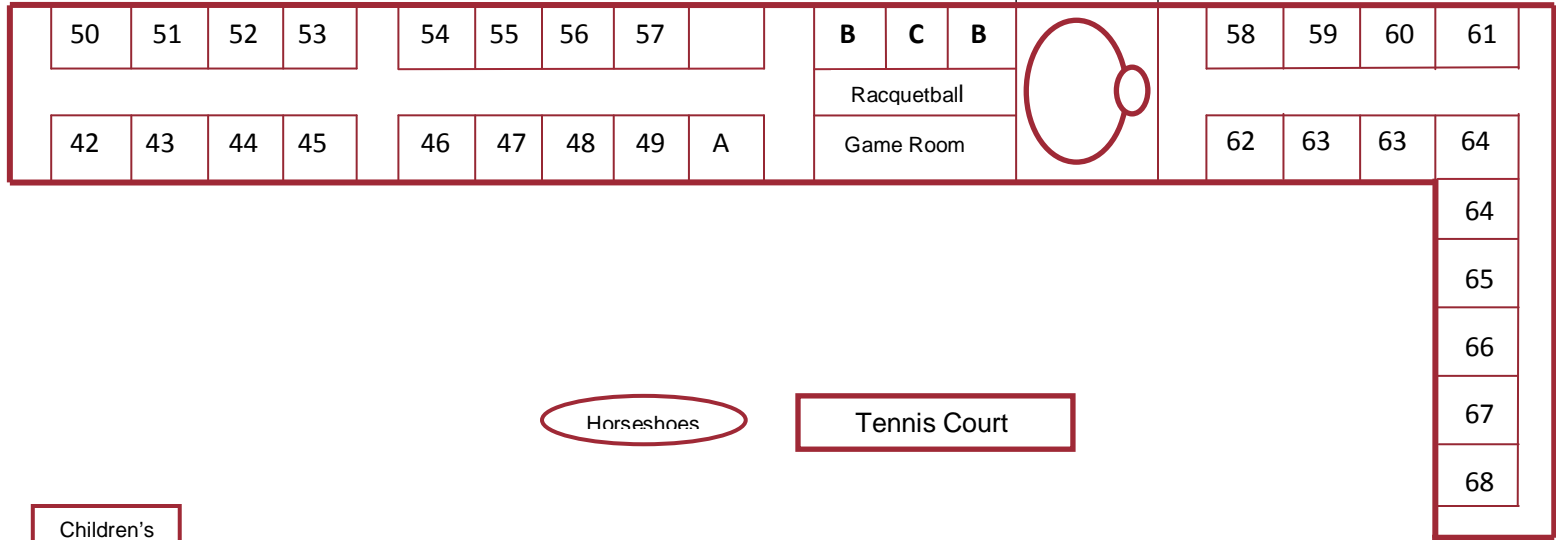

- A. Soda & Ice Machines
- B. Locker Rooms
- C. Sauna
- D. Guest Laundry
- E. ATM

Indoor Pool & Jacuzzi

Horseshoes

Tennis Court

Children's Play Area

Shuffleboard

90

91

Out-Door Pool

Gazebo

Duck & Trout Pond

- 19
- 18
- 17
- 16
- 15
- 14
- 12
- 11
- 10
- 9

Function Room Facility & Family Suites with kitchens also available.
For more information, please ask our staff.

Outdoor Deck
Pub